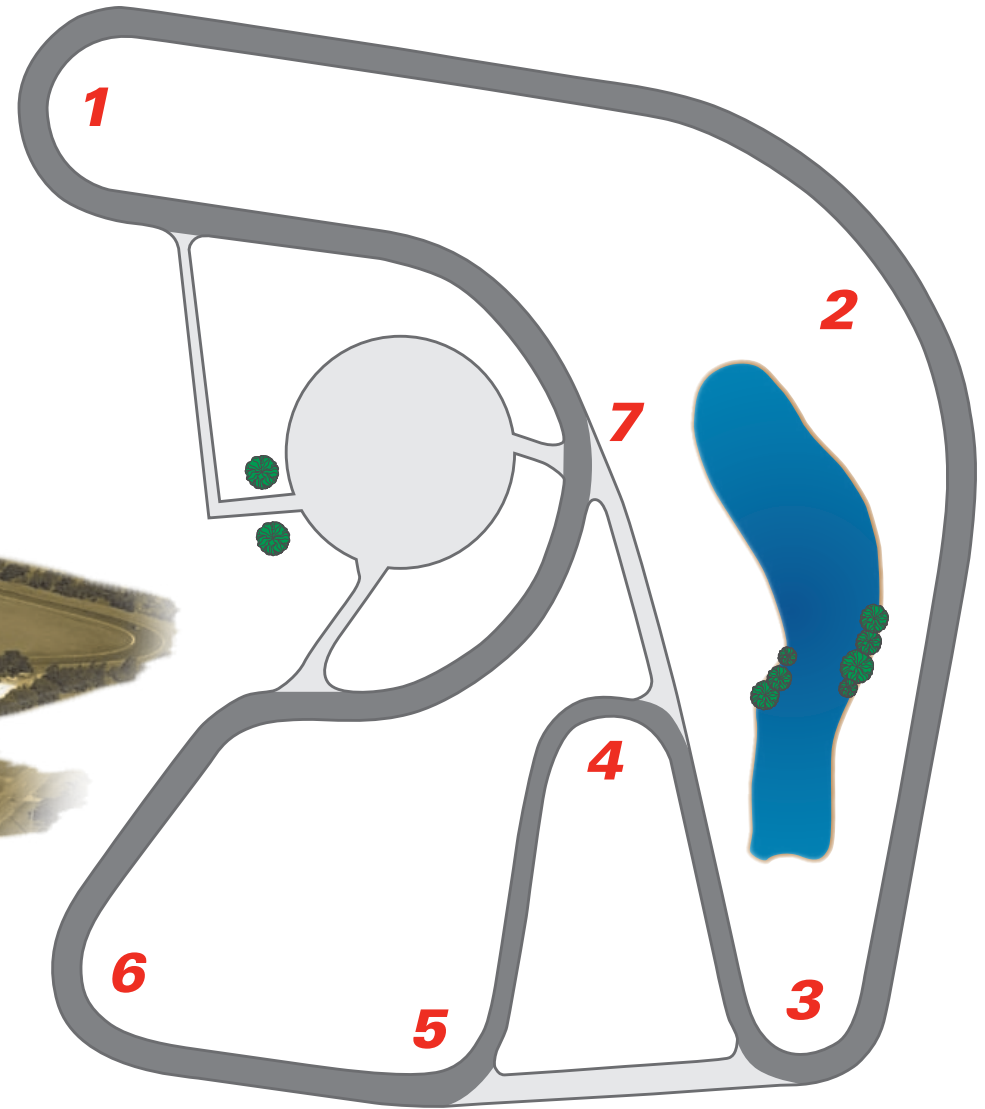

TRACK INFORMATION

LOCATION:

75 Norwell Road Norwell
4208 Gold Coast
Queensland Australia

GPS COORDINATES:

27°44'49.45"S
153°17'35.68"E

OPENED:

1990

RACE DIRECTION:

Clockwise

LENGTH:

2 Kilometres

TURNS:

Seven

TOP SPEED:

175 Km/h

LAP RECORD:

1:01:08 in the
SuperCheap Auto car
(June 2011)

HOLDEN - *The Driving Centre*